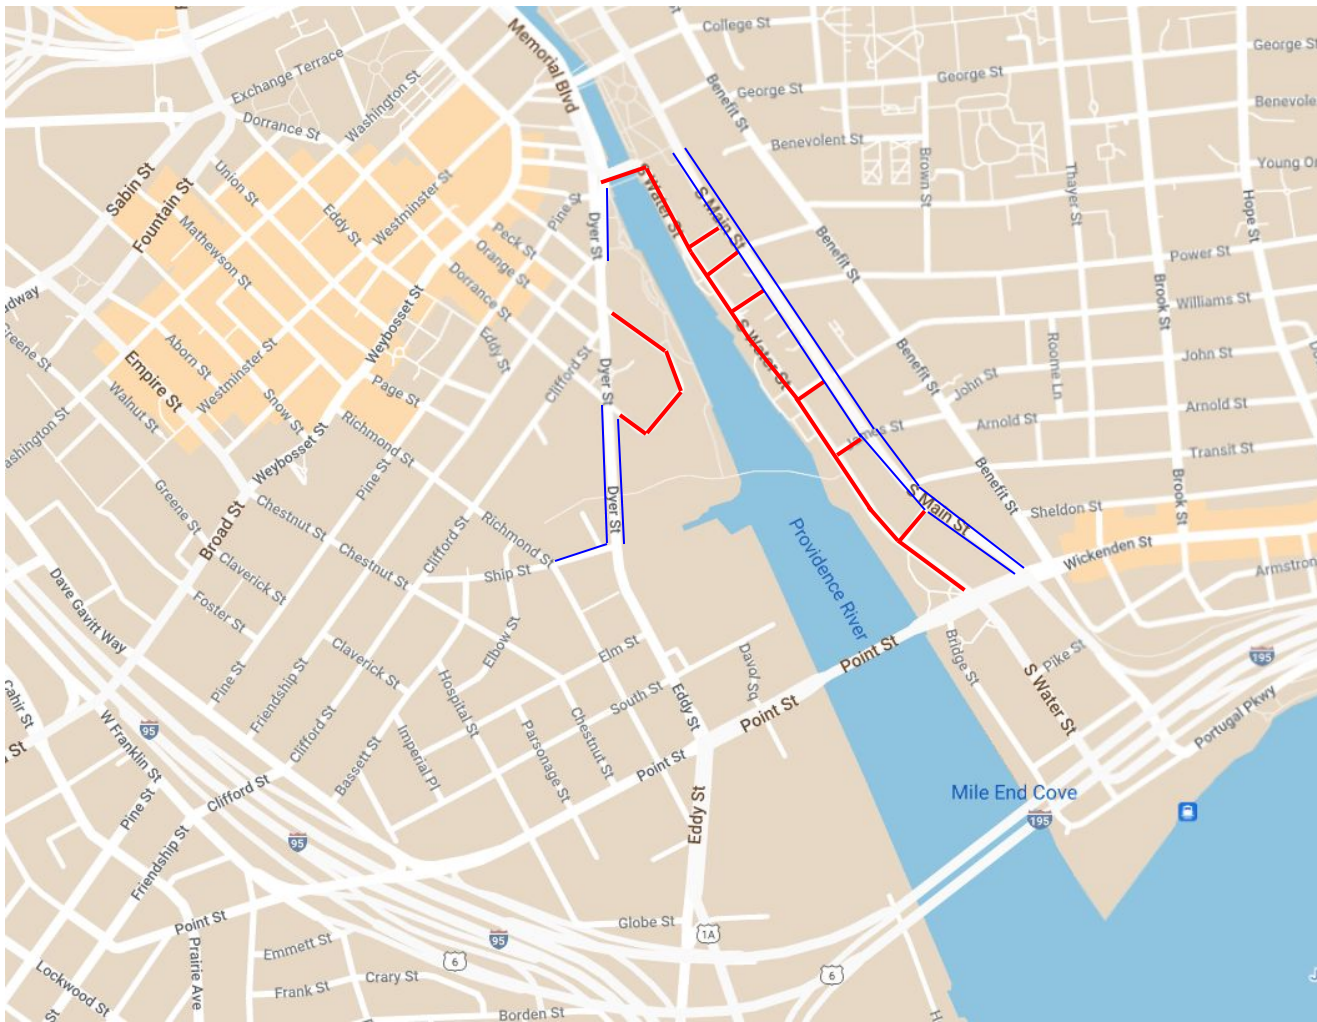

**Street Closures:**

- South Water from Memorial BLVD to Wickenden St
- Packett St from South Water to South Main
- Planet St from South Water to South Main
- Power St from South Water to South Main
- Doubloon St from South Water to South Main
- James St from South Water to South Main
- Dollar St from South Main St to South Water St

**Partial Closure:**

- Planet St Partial Closure on South Main with a Detail to allow vehicular traffic to the parking lot only
- Power St Partial Closure on South Main with a Detail to allow vehicular traffic to the parking lot only

**One Lane Street Closures:**

- South Main from Wickenden St to Dollar St

**Post No Parking 6AM - 10:30**

- College Street from Memorial BLVD to S Main St
- South Water from Memorial BLVD to Wickenden St
- South Main St from College St to Wickenden St (Both Sides)
- Ship Street from Richmond to Dyer St
- Dyer from Ship St to Elm Street (Both Sides)
- Dyer from Hay St to Custom St House
- Packett St from South Water to South Main
- Planet St from South Water to South Main
- Power St from South Water to South Main
- Doubloon St from South Water to South Main
- James St from South Water to South Main

**ADA Accessible Posted Parking 6AM - 10:30**

- Dyer from Ship to Dorrance (CIC Building Side)

Green Jacket Shoal

**Sunday Sept 10, 2023**

**Event Hours: 12PM-6PM**

**Street Closure Hours: 6AM-8PM**

**Street Closures:**