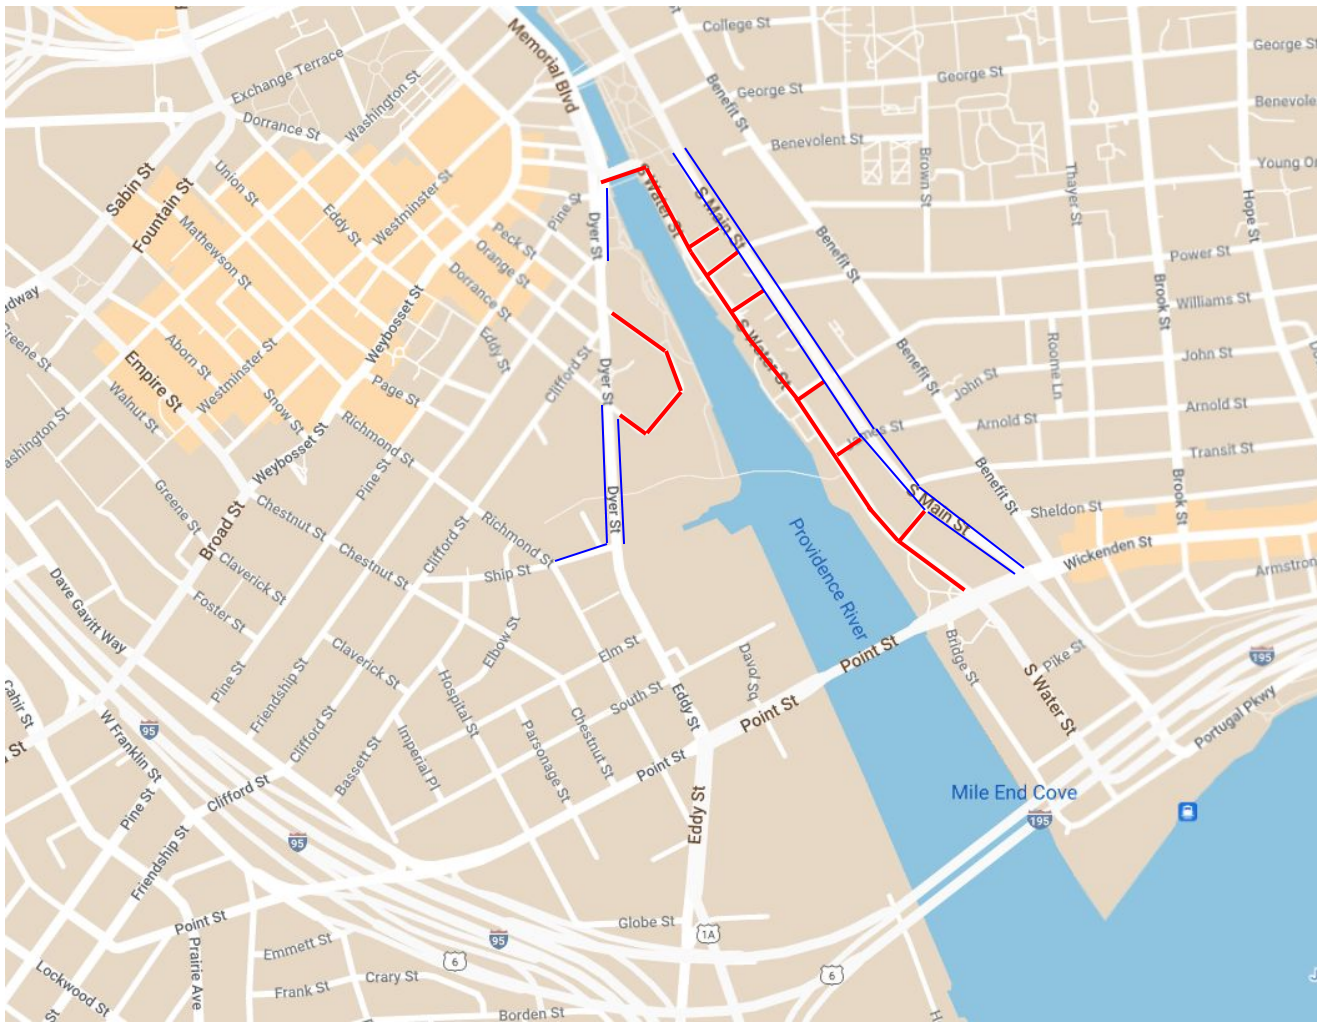

**Partial Closure:**

- Planet St Partial Closure on South Main with a Detail to allow vehicular traffic to the parking lot only
- Power St Partial Closure on South Main with a Detail to allow vehicular traffic to the parking lot only

**Post No Parking 6AM - 10:30PM**

- South Water from Memorial BLVD to Dollar St
- Ship Street from Richmond to Dyer St
- Packett St from South Water to South Main
- Planet St from South Water to South Main
- Power St from South Water to South Main
- Doubloon St from South Water to South Main
- James St from South Water to South Main
- Dyer from Ship to Dorrance (Both Sides)

**ADA Accessible Posted Parking**

- Dyer from Ship to Dorrance (CIC Building Side)
- South Water from James Street to Dollar Street (Barbershop Side)

**Saturday Sept 9, 2023**

**Event Hours: 12PM-7PM**

**Street Closure Hours: 6AM-10:30PM**

**One Lane Street Closures:**

- South Main from Wickenden St to Dollar St

**Post No Parking 6AM - 10:30**

- College Street from Memorial BLVD to S Main St
- South Water from Memorial BLVD to Wickenden St
- South Main St from College St to Wickenden St (Both Sides)
- Ship Street from Richmond to Dyer St
- Dyer from Ship St to Elm Street (Both Sides)
- Dyer from Hay St to Custom St House
- Packett St from South Water to South Main
- Planet St from South Water to South Main
- Power St from South Water to South Main
- Doubloon St from South Water to South Main
- James St from South Water to South Main