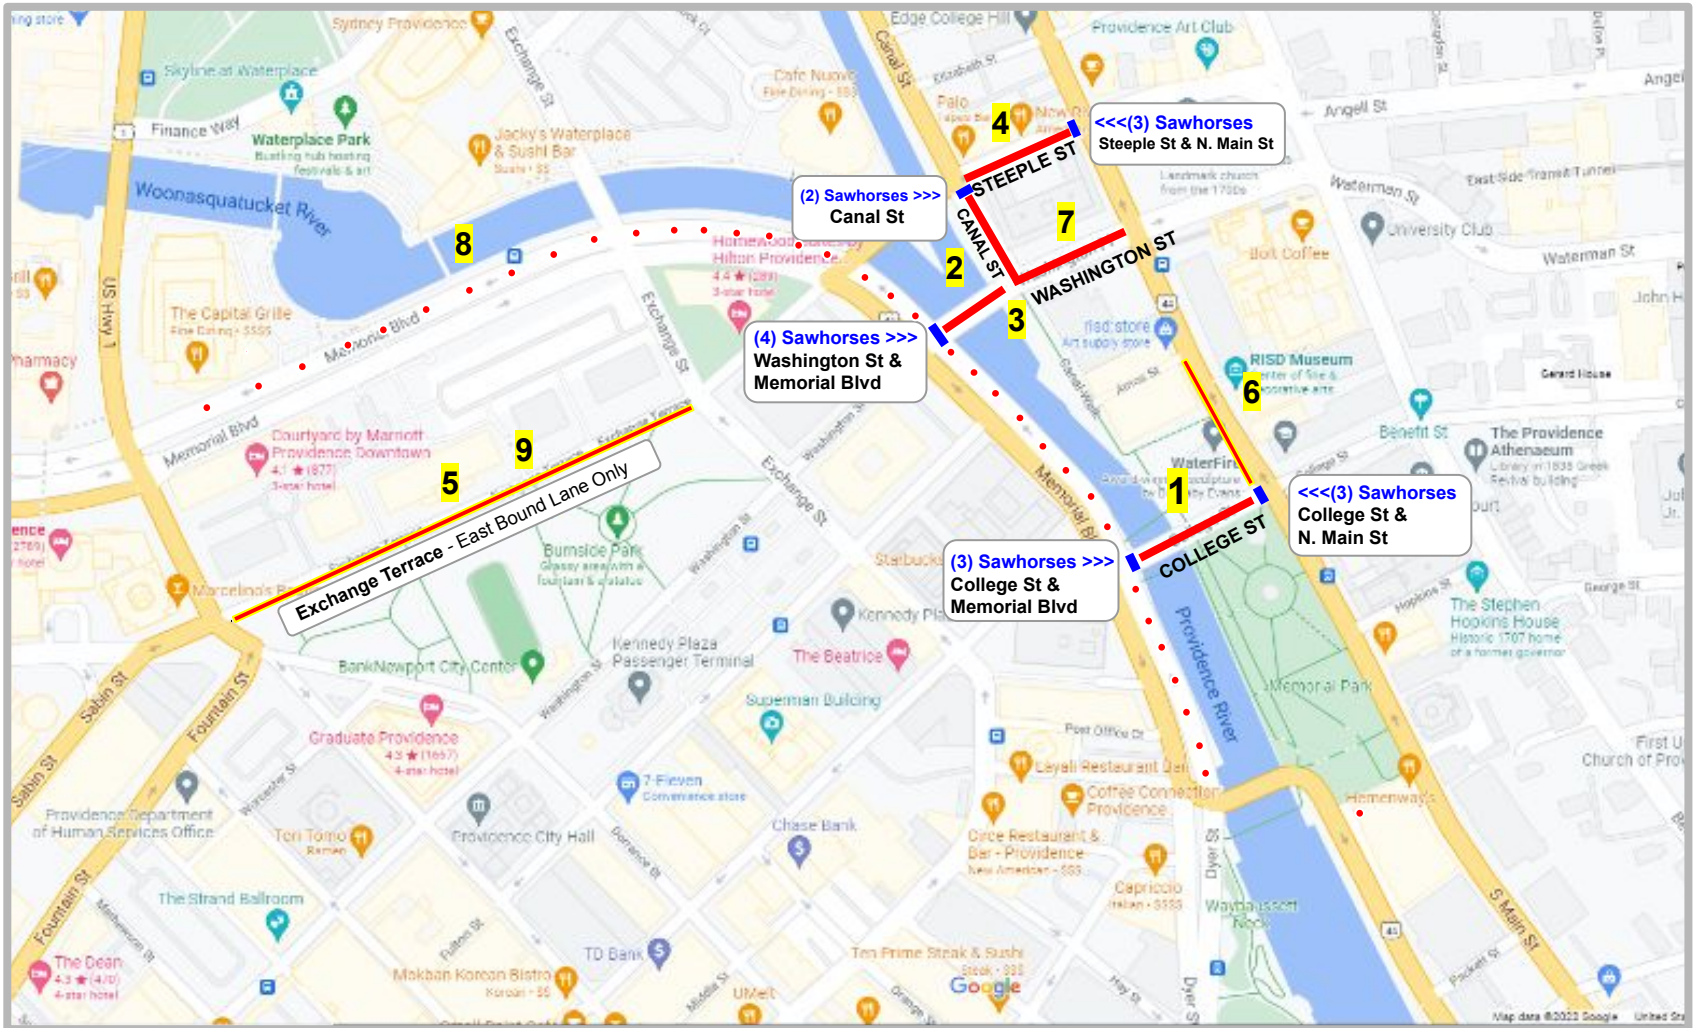

2023 WaterFire Road Closing Layout For All Full Lightings

updated 3/10/23

Map Key

- Street Closing
- Parking Lane Closing
- Traffic Cone
- Sawhorse

**WATERFIRE
PROVIDENCE**